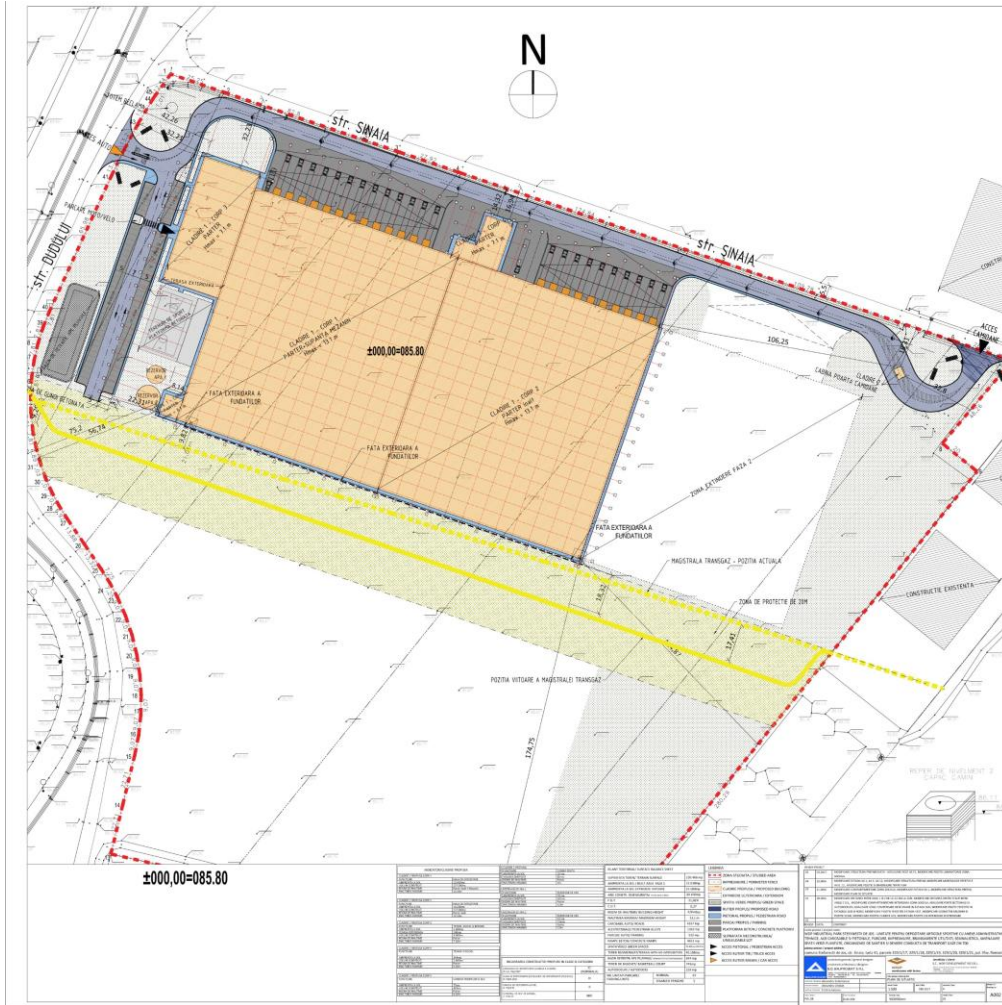

STEFANESTII DE JOS | DECATHLON

Tenant	Decathlon
Land area (in m ²)	42.866
Lettable area (in m ²)	29.788
Extension/redevelopment	Development
Construction year	2017
Lease term (in year)	30
Activity	Retail

WDP

WAREHOUSES WITH BRAINS

WDP

WAREHOUSES WITH BRAINS

WDP

WAREHOUSES WITH BRAINS

WDP
WAREHOUSES WITH BRAINS

±000,00=085.80