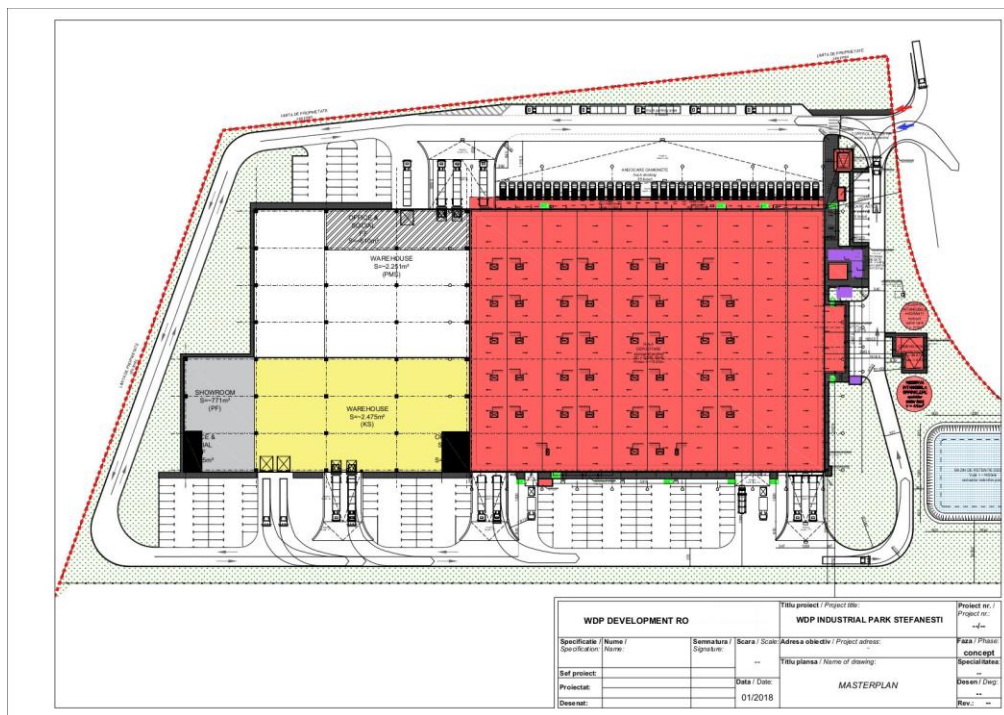

STEFANESTII DE JOS | DECATHLON

Tenant	Decathlon
Land area (in m ²)	42.866
Lettable area (in m ²)	29.788
Extension/redevelopment	Development
Construction year	2017
Lease term (in year)	30
Activity	Retail

WDP

WAREHOUSES WITH BRAINS

WDP

WAREHOUSES WITH BRAINS

WDP

WAREHOUSES WITH BRAINS

WDP
WAREHOUSES WITH BRAINS

±000,00=085.80