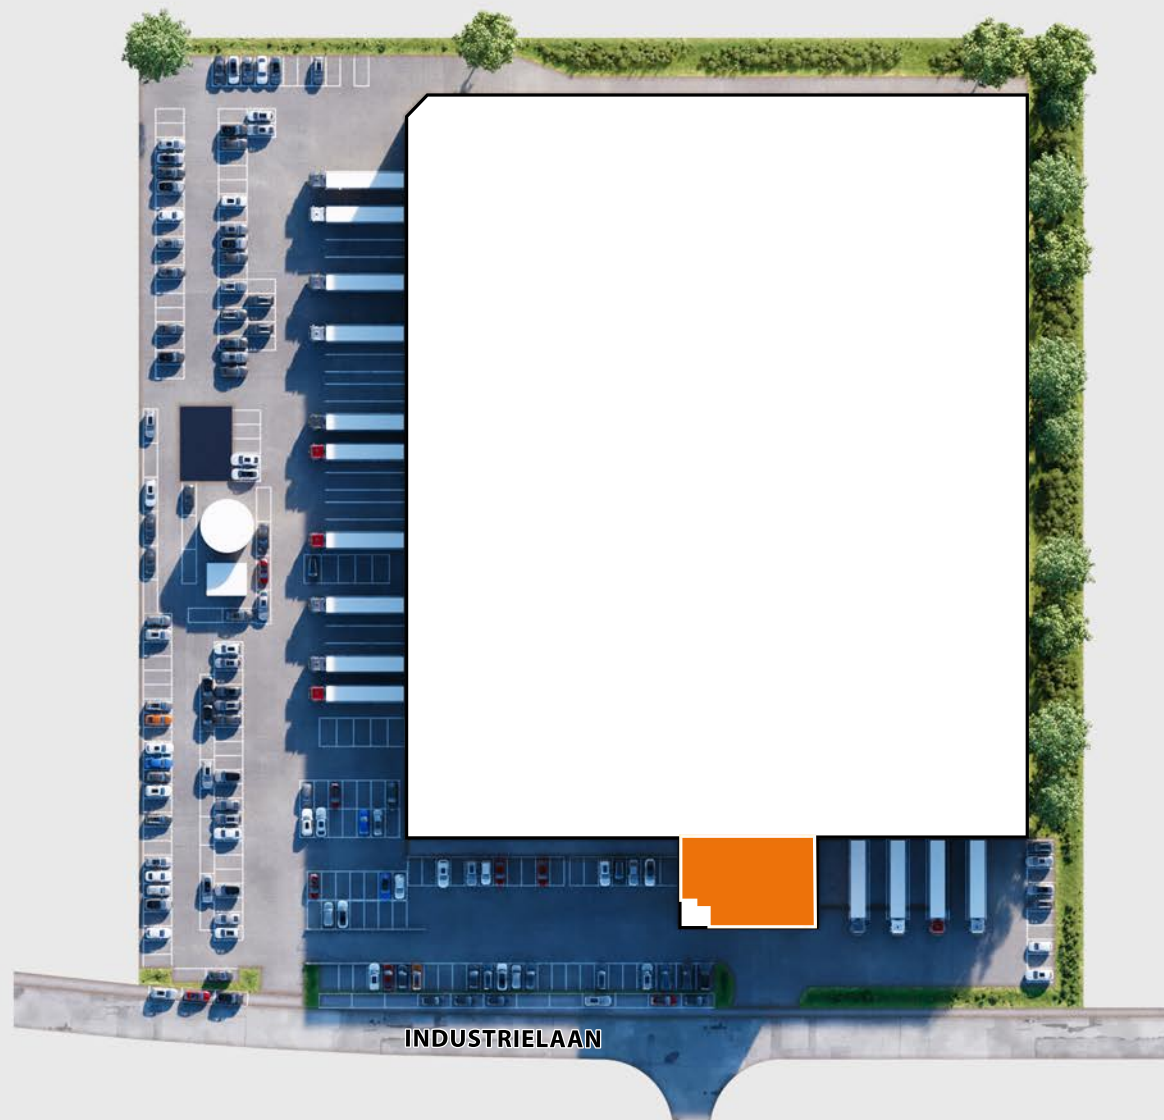

Available

- ◆ Office
324 m²
- ◆ Office floor +1
296 m²

WAREHOUSES
WITH BRAINS

www.wdp.eu

Total Offices

620 m²