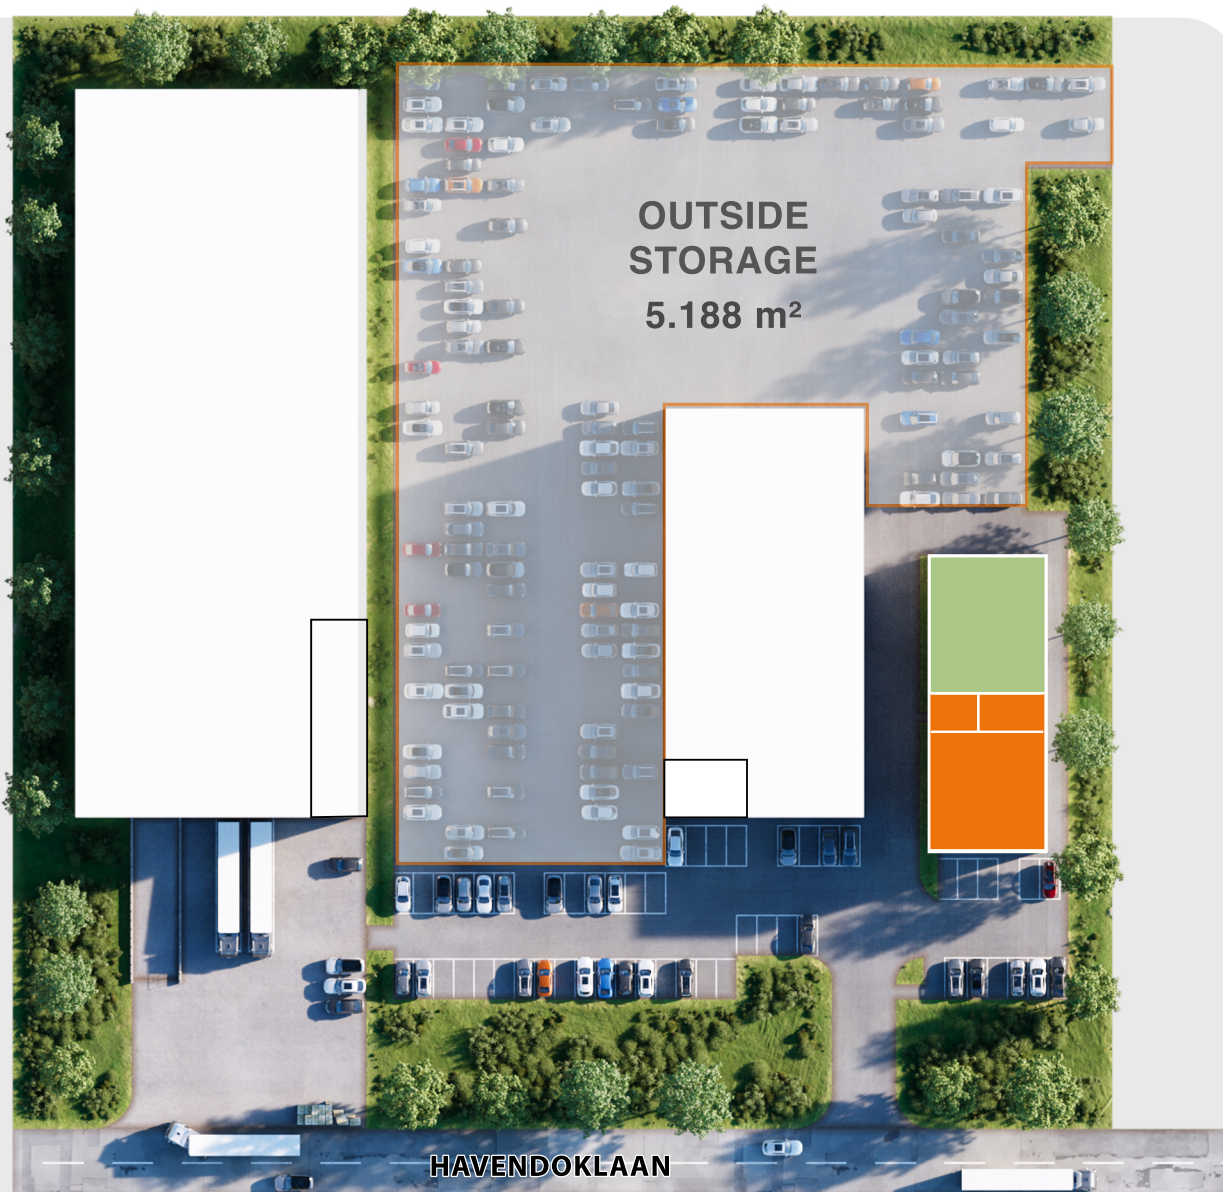

## Available

Warehouse  
272 m<sup>2</sup>

Office  
514 m<sup>2</sup>

WAREHOUSES  
WITH BRAINS  
[www.wdp.eu](http://www.wdp.eu)

Total area  
**1.974 m<sup>2</sup>**

Parking  
**60**