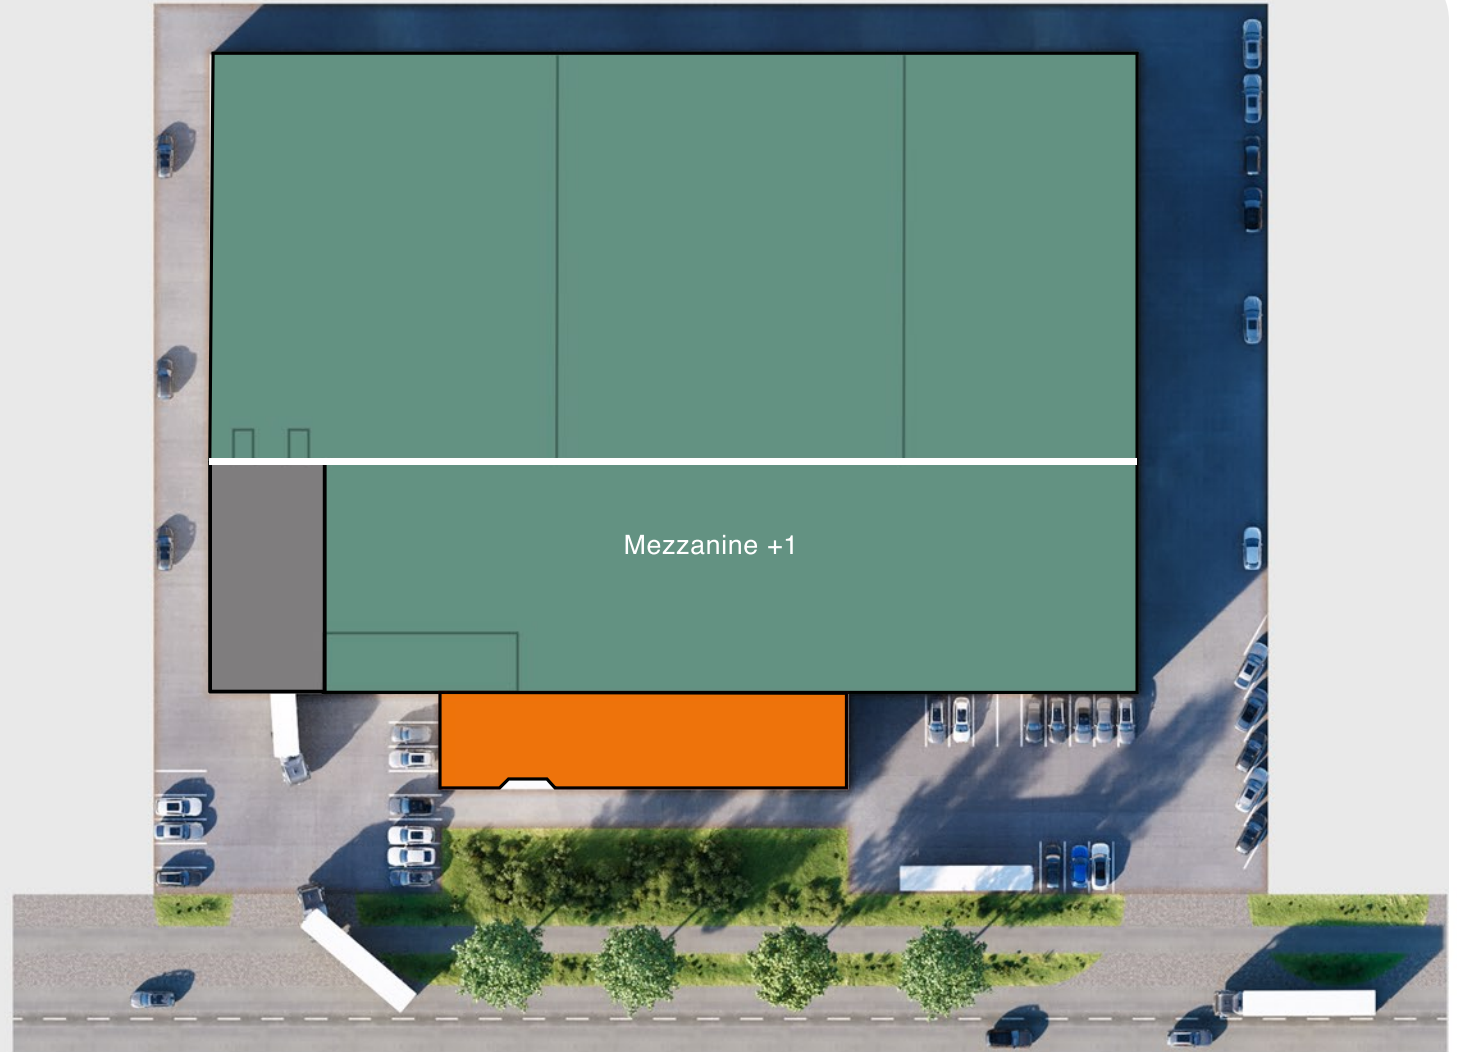

Available

Warehouse
6.096 m²

Office
813 m²

+1 Mezzanine
2.911 m²

WAREHOUSES
WITH BRAINS
www.wdp.eu

Parking
65